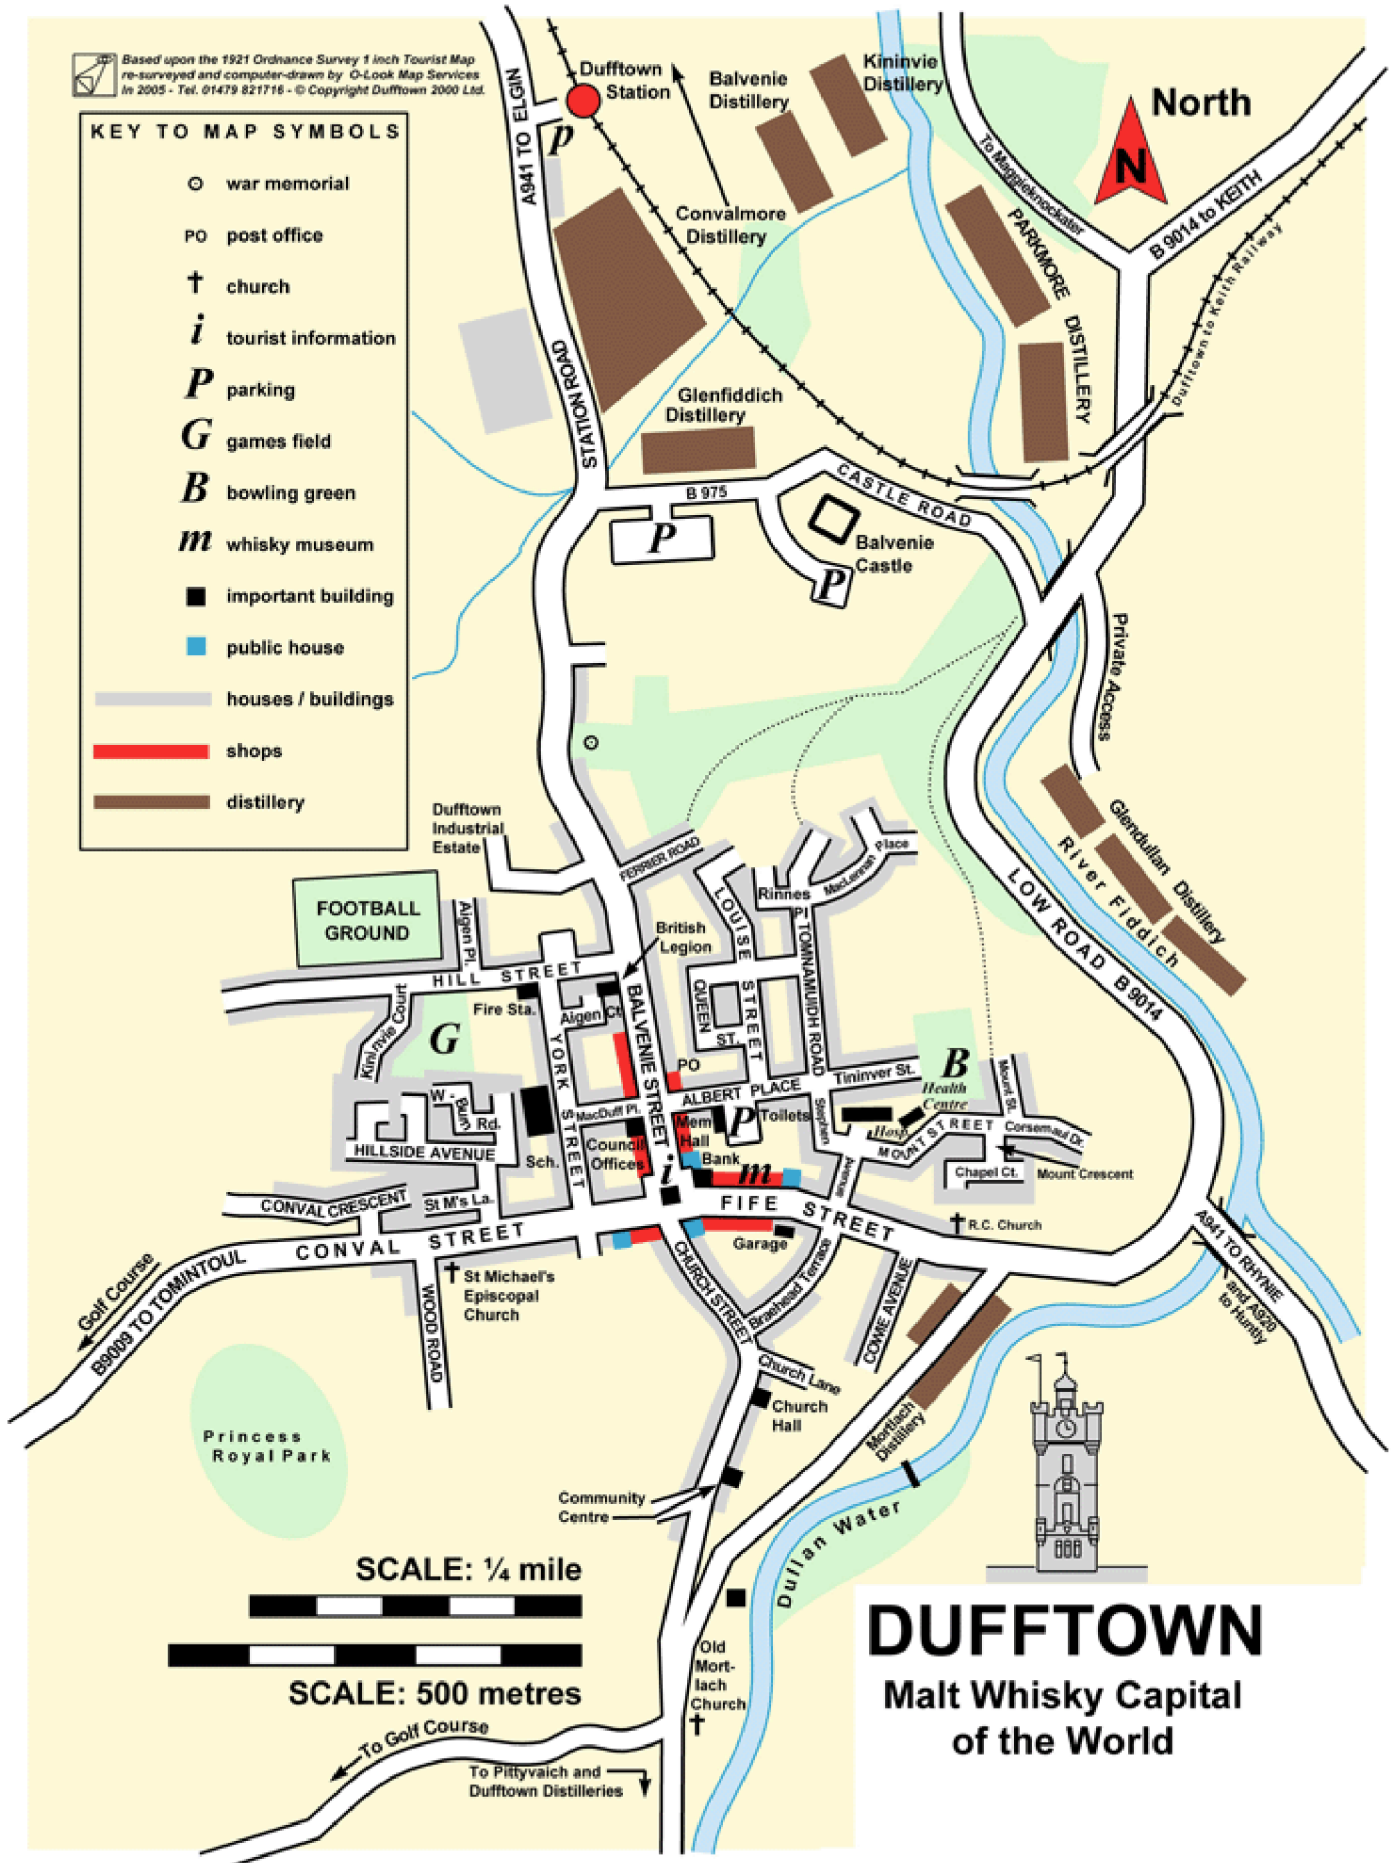

Based upon the 1921 Ordnance Survey 1 inch Tourist Map re-surveyed and computer-drawn by O-Look Map Services In 2005 - Tel. 01479 821716 - © Copyright Dufftown 2000 Ltd.

KEY TO MAP SYMBOLS

- war memorial
- PO post office
- † church
- i* tourist information
- P** parking
- G** games field
- B** bowling green
- m* whisky museum
- important building
- public house
- houses / buildings
- shops
- distillery

DUFFTOWN

Malt Whisky Capital of the World